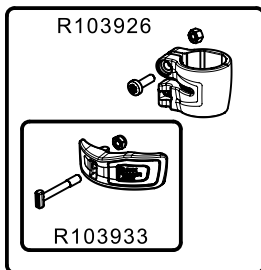

Tool (TORX T25) included in:

- Spare part R103926
- Spare part R103927
- Spare part R11088127

R002,36

R108802L9
for MVMXPRO500
R108802L10
for MVMXPRO500US

R11088127

R1088121B

R1088124B

BOX set of 6