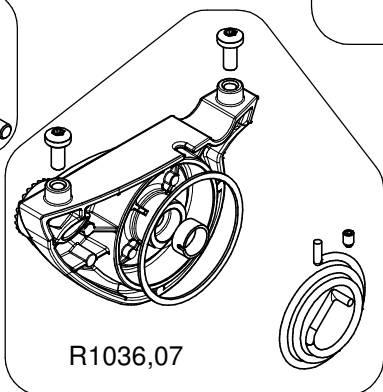

R3,7640
set of 40

R3,4939,2

R1036,19
set of 5