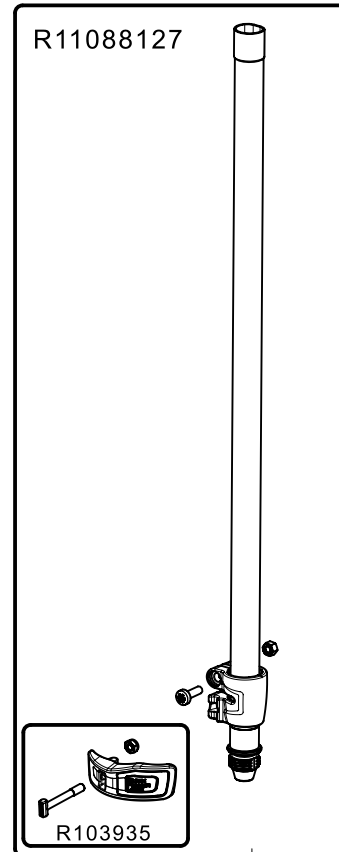

Tool (TORX T25) included in:

- Spare part R103926
- Spare part R103927
- Spare part R11088127

R002,36

R108802L9
for MVMXPRO500
R108802L10
for MVMXPRO500US

R11088127

R1088121B

R1088124B

BOX set of 6

RI110595,01 for MVMXPRO500
RI110595,02 for MVMXPRO500US

Manfrotto
Imagine More

art. 500PLONG

R3,7640
set of 40

R3,4939,2

R1036,19
set of 5

R1036,07

R1036,91

R1036,17
set of 10

R1036,94

R1036,11
set of 10

R1036,10
set of 5

R1036,48
set of 5

R1036,27

R1036,04

R503,89