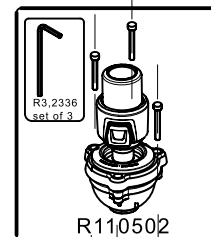

Tool (TORX T25) included in:

- Spare part R103926
- Spare part R103927
- Spare part R11088127

R002,36

R108802L9
for MVMXPRO500
R108802L10
for MVMXPRO500US

R11088127

R1088121B

R1088124B

BOX set of 6