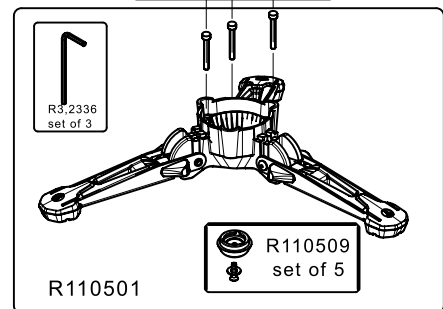

Tool (TORX T25) included in:

- Spare part R103926
- Spare part R103927
- Spare part R11088127

R002,36

R108802L9
for MVMXPRO500
R108802L10
for MVMXPRO500US

R11088127

R1088121B

R1088124B

BOX set of 6

R1036,17
set of 10

R1036,94

R1036,11
set of 10

R1036,10
set of 5

R1036,48
set of 5

R1036,27

R1036,04

R503,89