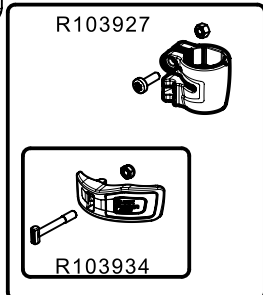

Tool (TORX T25) included in:

- Spare part R103926
- Spare part R103927
- Spare part R11088127

R002,36

R108802L9
for MVMXPRO500
R108802L10
for MVMXPRO500US

R11088127

R1088121B

R1088124B

BOX set of 6