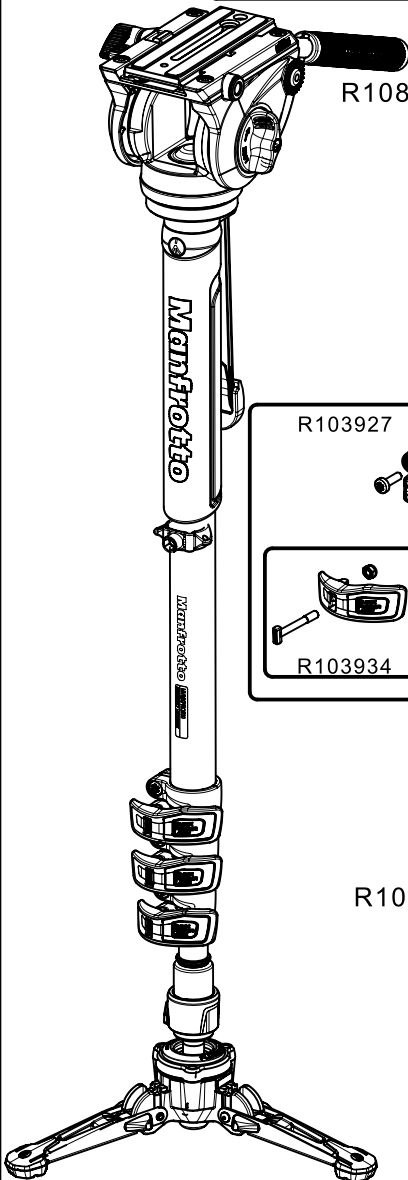

Tool (TORX T25) included in:

- Spare part R103926
- Spare part R103927
- Spare part R11088127

R002,36

R108802L9
for MVMXPRO500
R108802L10
for MVMXPRO500US

R11088127

R1088121B

R1088124B

BOX set of 6

RI110595,01 for MVMXPRO500
RI110595,02 for MVMXPRO500US

Manfrotto
Imagine More

art. 500PLONG

R3,7640
set of 40

R3,4939,2

R1036,19
set of 5

R1036,07

R1036,91

R1036,17
set of 10

R1036,94

R1036,11
set of 10

R1036,10
set of 5

R1036,48
set of 5

R1036,27

R1036,04

R503,89