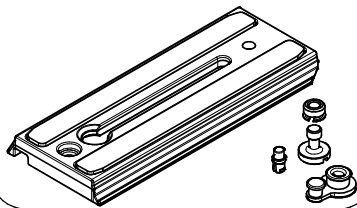

Manfrotto
Imagine More

art. 500PLONG