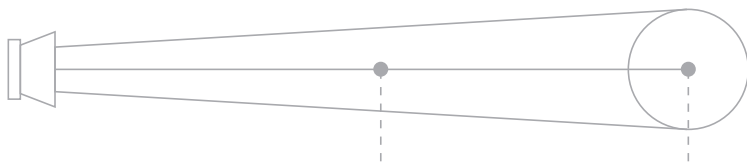

Technical Data	Power Consumption	500W	
	Power Supply	DC48V / 12.5A 100-240V AC	
	Battery Compatibility	Sony V-Mount 26v Battery (Not Included)	
	Charge Time to Full	Battery Dependent	
	Runtime @ 100% Brightness	(2x) 26V Sony V-Mount Style 230WH: 1.5 hours	
	Lumen Output 5600K	46613	
	CRI (Ra)	98	
	TLCI	95	
	Color Temperature	5600K	
	Dimming	0 to 100% continuous	
	Control	Dimming, 2.4G wireless control, Wifi control, DMX	
	Dimensions	12.2 x 8.1 x 5.6 In	
	Weight	Light	5.5 Lbs
		Light + Adapter + Power Box	10.6Lbs
	Cooling System	Active Silent Fan	
	DMX Control	Yes	
Mount	5/8" reciever with rotating yoke/Bowns S Style		
Warranty	Limited 1-Year		

Distance	1M	3M
With Standard Reflector	66300 lux	6257 lux
	6159 fc	582 fc
Without Lens	19820 lux	2217 lux
	1841 fc	205 fc
With Fresnel lens Spot 10°	N/A lux	25090 lux
	N/A fc	2330 fc
With Fresnel lens Flood 45°	48810 lux	13520 lux
	4534 fc	1256 fc