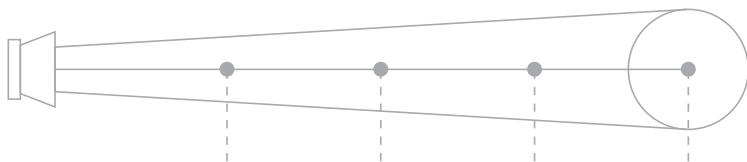

Technical Data	Power Consumption	300W	
	Power Supply	DC48V / 8.4A 100-240V AC	
	Battery Compatibility	Sony V-Mount 26v Battery (Not Included)	
	Charge Time to Full	Battery Dependent	
	Runtime @ 100% Brightness	(2x) 26V Sony V-Mount Style 230WH: 1.5 hours	
	Lumen Output 5600K	29440	
	CRI (Ra)	98	
	TLCI	95	
	Color Temperature	5600K	
	Dimming	0 to 100% continuous	
	Control	Dimming, 2.4G wireless control, Wifi control, DMX	
	Dimensions	308.5 x 205.0 x 123.0 mm / 12.1 x 8.1 x 4.84 in	
	Weight	Light	2.3 kg / 5.1 lb
		Light + Adapter + Power Box	4.8 kg / 10.6 lb
	Cooling System	Active Silent Fan	
DMX Control	Yes		
Mount	Bowens Style		
Warranty	Limited 1-Year		

Distance	1M	3M	5M	9M
With Standard Reflector	43060 lux 4005 fc	4073 lux 379 fc	1462 lux 136 fc	485 lux 45 fc
Without Lens	13260 lux 1233 fc	1598 lux 379 fc	655 lux 61 fc	226 lux 21 fc
With Fresnel lens Spot 10°	128679 lux 11792 fc	13450 lux 1259 fc	4765 lux 443 fc	1456 lux 135 fc
With Fresnel lens Flood 45°	37158 lux 344 fc	3699 lux 344 fc	1379 lux 128 fc	450 lux 42 fc