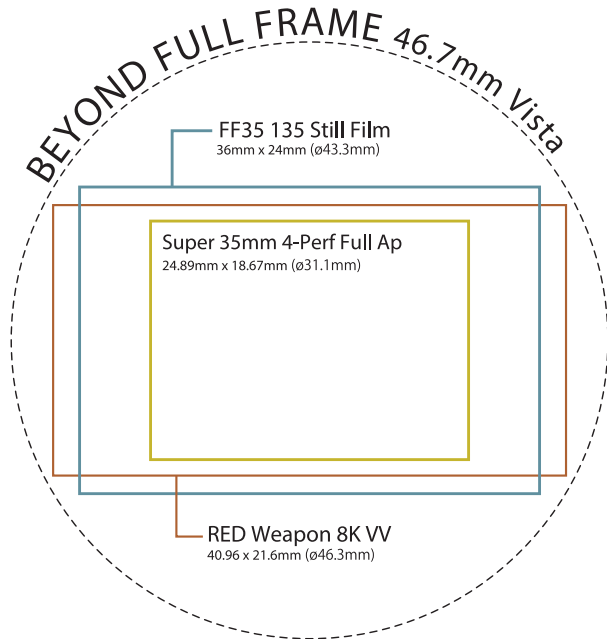

Tokina Cinema has introduced the new Vista series T1.5 Prime Lenses. These revolutionary new lenses feature a huge 46.7mm image circle making these lenses compatible with nearly every motion picture camera sensor on the market including VistaVision format. The new Vista series all are the exact same size and gear position for easy set up and workflow. Ultra sharp with nearly zero image breathing during focus pulls. Tokina Cinema Vista is truly the modern ultra crisp works-on-everything solution for your cinema and motion imaging capture needs.

FEATURES:

- Fast T1.5 T stop, good for low light filming
- Nearly no breathing during focus pulls
- Very pleasing image character across the Iris range and usable wide open
- T1.5 through to T22 Iris range
- Use of aspherical elements and modern coatings, nicely corrected image, exceptionally low chromatic aberrations
- Newly designed large format cinema glass
- Image circle of 46.7mm covers FF35, VistaVision and Red Dragon 8K VV
- Clearly marked focus and iris scales on both sides of the lenses
- Consistent 114mm front outer diameter, good for efficient matte box use
- Lenses also feature a 112mm screw-in filter size (Excluding Vista 18mm)
- Consistent length of lenses, good for quick lens changes
- Consistent length of lens during focus pull, swing away matte box stays put
- 9 bladed Iris for rounded bokeh aesthetic
- No image shift during focus pull
- Robust construction materials, good for long term use and ownership
- Shimmable mount

FULL FRAME
35mm
FORMAT

P L
MOUNT

Canon EF
MOUNT

MFT
MOUNT

Sony E
MOUNT